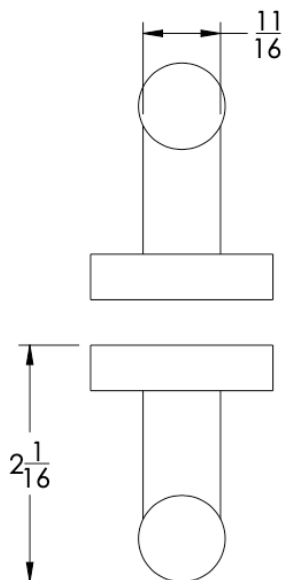

Medium Rosette  
(Dia 1 1/4")

Large Rosette  
(Dia 1 1/2")

No Rosette	Medium Rosette (Dia 1 1/4")	Large Rosette (Dia 1 1/2")
BEA-KND-NR	BEA-KND-MR	BEA-KND-LR

FRONT

SIDE

TOP

 Medium Rosette  
(Dia 1 1/4")

 Large Rosette  
(Dia 1 1/2")

**Installation Notes:** Diameter of glass hole for installation is as follows:

- For Medium Rosette(-MR) and Large Rosette (-LR) the hole diameter is 1/2"
- For No Rosette (-NR) the hole diameter is 5/16"

Standard hardware supplied can accommodate glass thicknesses 1/4" to 1/2". Please contact us for custom hardware in case glass thickness exceeds 1/2".

Dimensions in inches

NOTE: Dimensions subject to change without notice.