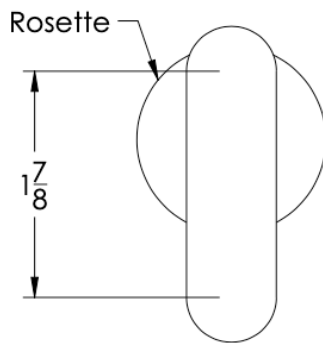

## FEATURES

- Premium 304 Grade Stainless Steel
- Solid Mount Construction
- Concealed Installation Hardware
- Solid End Cap provided for side opposite to the door for a seamless look

Double Knob shown  
with a Medium Rosette

Medium Rosette  
(Dia 1 1/4")

Large Rosette  
(Dia 1 1/2")

No Rosette	Medium Rosette (Dia 1 1/4")	Large Rosette (Dia 1 1/2")
BEA-KND-NR	BEA-KND-MR	BEA-KND-LR

FRONT

SIDE

TOP

 Medium Rosette  
(Dia 1 1/4")

 Large Rosette  
(Dia 1 1/2")

**Installation Notes:** Diameter of glass hole for installation is as follows:

- For Medium Rosette(-MR) and Large Rosette (-LR) the hole diameter is 1/2"
- For No Rosette (-NR) the hole diameter is 5/16"

Standard hardware supplied can accommodate glass thicknesses 1/4" to 1/2". Please contact us for custom hardware in case glass thickness exceeds 1/2".