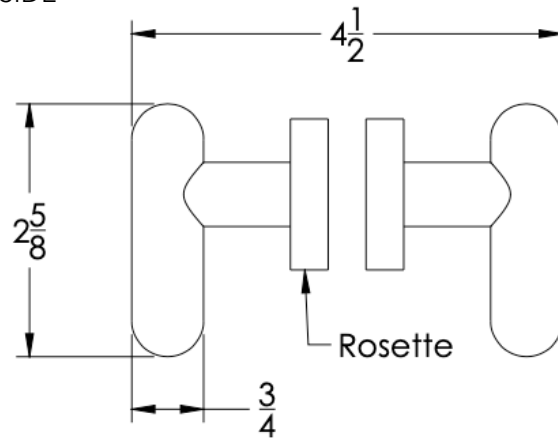

## FEATURES

- Premium 304 Grade Stainless Steel
- Solid Mount Construction
- Concealed Installation Hardware
- Solid End Cap provided for side opposite to the door for a seamless look

Double Knob shown  
with a Medium Rosette

Medium Rosette  
(Dia 1 1/4")

Large Rosette  
(Dia 1 1/2")

No Rosette	Medium Rosette (Dia 1 1/4")	Large Rosette (Dia 1 1/2")
BEA-KND-NR	BEA-KND-MR	BEA-KND-LR

FRONT

SIDE

TOP

 Medium Rosette  
(Dia 1 1/4")

 Large Rosette  
(Dia 1 1/2")

**Installation Notes:** Diameter of glass hole for installation is as follows:

- For Medium Rosette(-MR) and Large Rosette (-LR) the hole diameter is 1/2"
- For No Rosette (-NR) the hole diameter is 5/16"

Standard hardware supplied can accommodate glass thicknesses 1/4" to 1/2". Please contact us for custom hardware in case glass thickness exceeds 1/2".